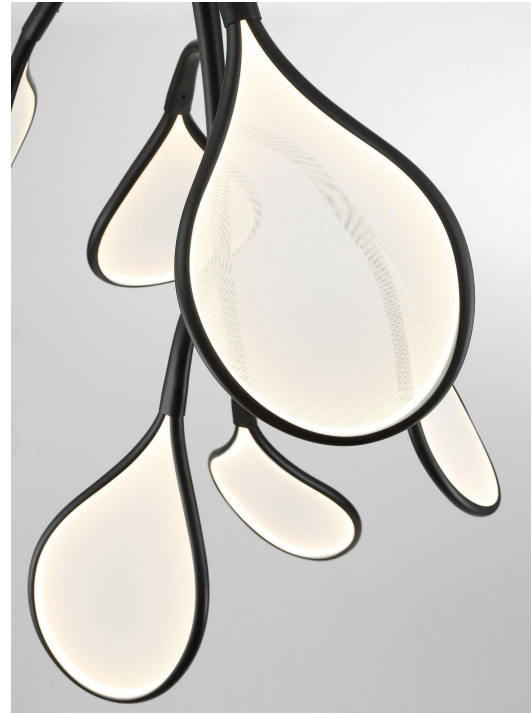

Volare, 8 Light LED Grand Chandelier, Brushed Gunmetal

Specifications:

Model#: 12060-032
Finish: Brushed Gunmetal
Glass/Shade: White
Material: Metal, Fabric
Dimension: 42"D x 73"H Max 131.75" H
Lamping: LED
Wattage: 102W
Voltage: 120V
Color Temperature: 3000K
CRI: 90
Delivered Lumen: 1620lm
Dimmable: Yes
Location: Dry
Canopy Dimension: D12"
Product Weight: 20.3 lbs
Extension Rods: 3" + 6" +12" +18" +18" (Included)